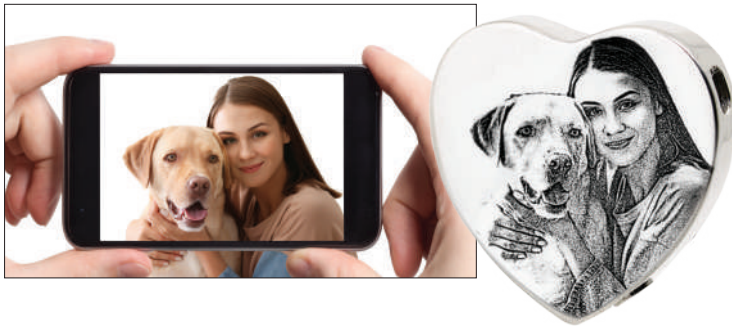

CREMATION

PAW PRINTS

NOSE PRINT

PHOTO

## NOSE PRINT, PAW PRINTS & PHOTO SUBMISSIONS

A digital file works best for photos and to capture prints without the mess of ink. Use good lighting so you can get a clearly focused photo without camera shake or blur. For maximum resolution, fill the entire frame with nose, paw, or your pet's likeness.