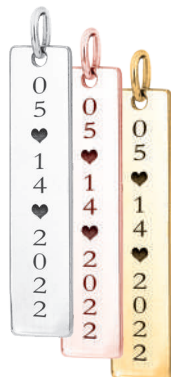

Graphic & Text*