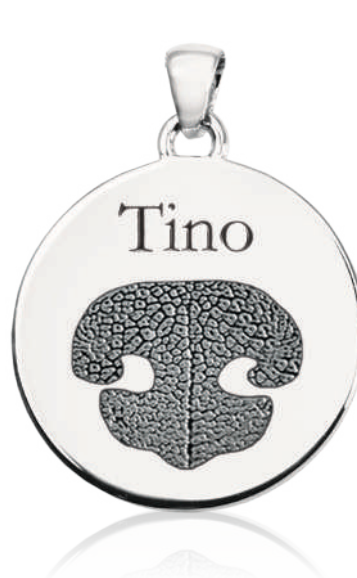

# JEWELRY & KEEPSAKES

Our Personal Expressions™ Jewelry and Keepsake line offers highly personalized, laser etched mementos to remember your pet through photo, nose print, paw prints, or handwriting. Most jewelry items available in Sterling Silver, Stainless Steel, 14k Rose Gold, 14k Yellow Gold, 14k White Gold, and Platinum. Memorial keepsake items available in Stainless Steel only. Sterling Silver and Stainless Steel items typically ship within 1-3 days of proof approval; please allow an additional 4-5 weeks for Premium Metals.

CREMATION

PAW PRINTS

NOSE PRINT

PHOTO